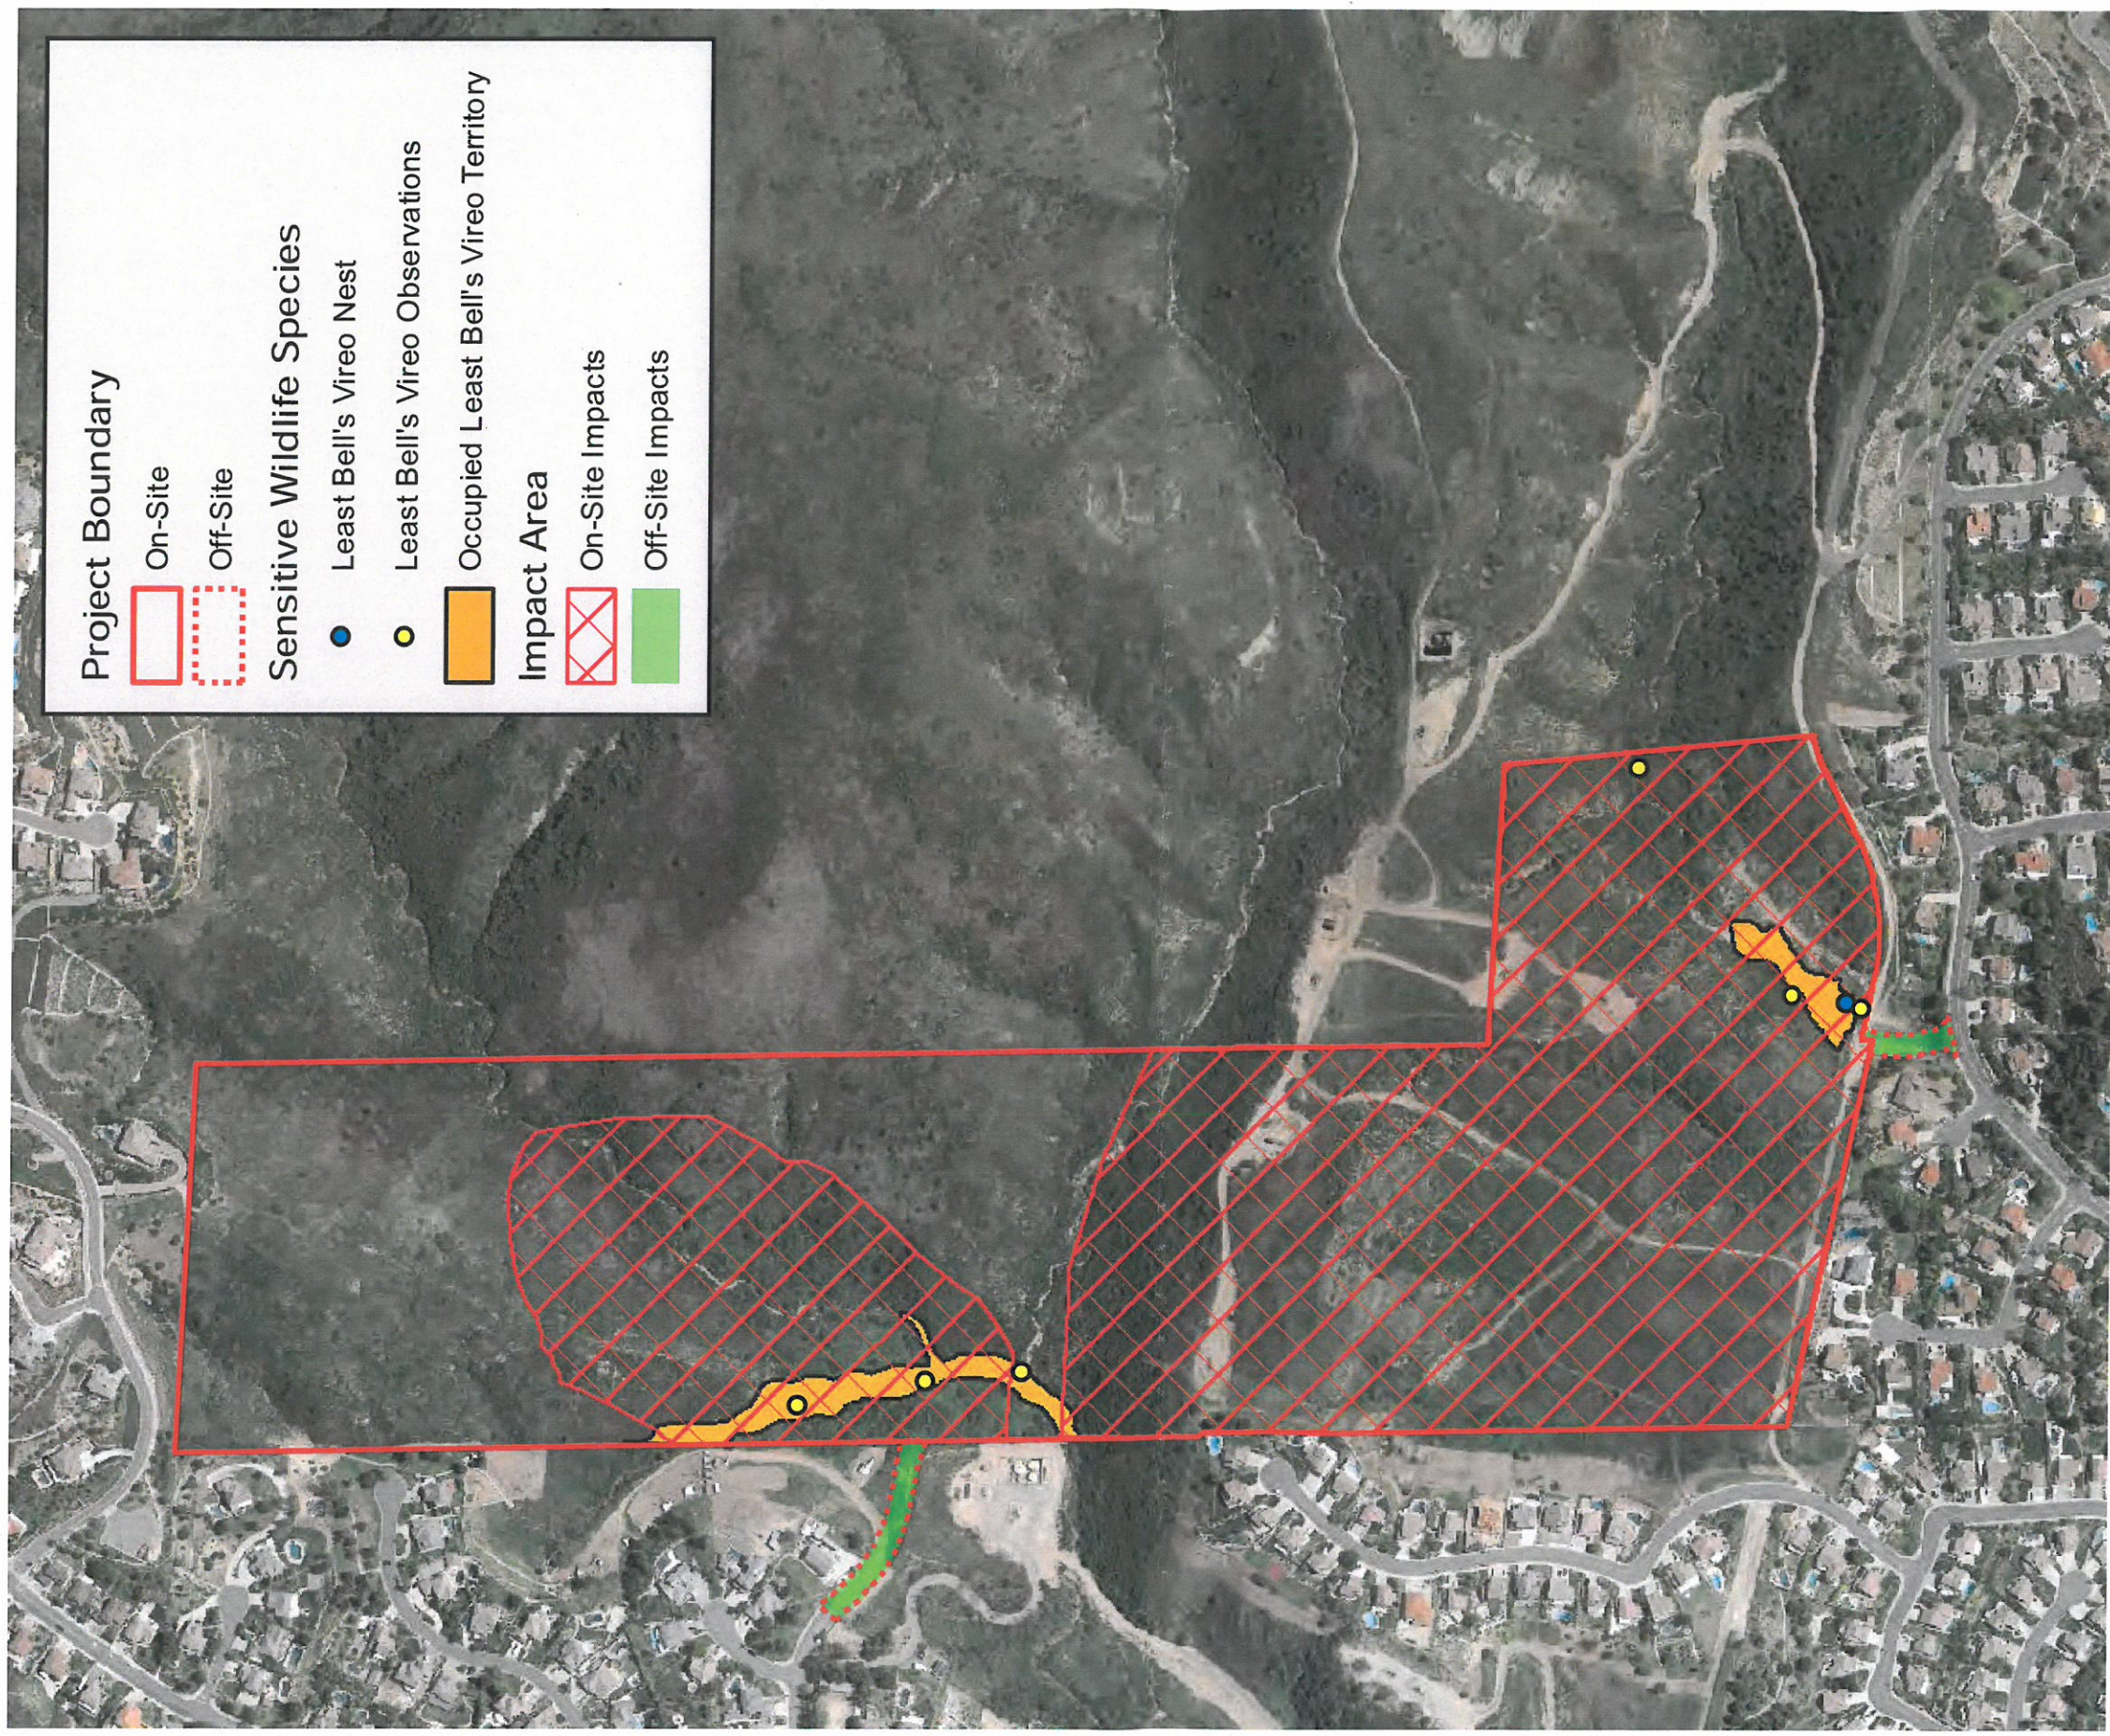

LEGEND

----- PROJECT BOUNDARY

P C R

No scale

Conceptual Grading Plan

Cielo Vista Project
 Source: Cielo Vista Area Plan, Sage Community Group, Inc., 2013.

FIGURE

2-9

Sensitive Natural Communities

Source: Google Earth, 2011; PCR Services Corporation, 2013.
Cielo Vista
PCR Services Corporation, 2013.

FIGURE
4.3-2

Impacts on Sensitive Wildlife Species

FIGURE
4.3-5

Cielo Vista
Source: Google Earth, 2011; PCR Services Corporation, 2013.

Project Boundary

- On-Site
- Off-Site

Jurisdictional Features

- USACE Jurisdiction
- USACE/CDFW Jurisdictional Wetland
- CDFW Jurisdiction

● Soil Pits

Impact Area

- On-Site Impacts
- Off-Site Impacts

Impacts on Jurisdictional Features

FIGURE

4.3-8

Cielo Vista
 Source: Google Earth, 2011; PCR Services Corporation, 2013.