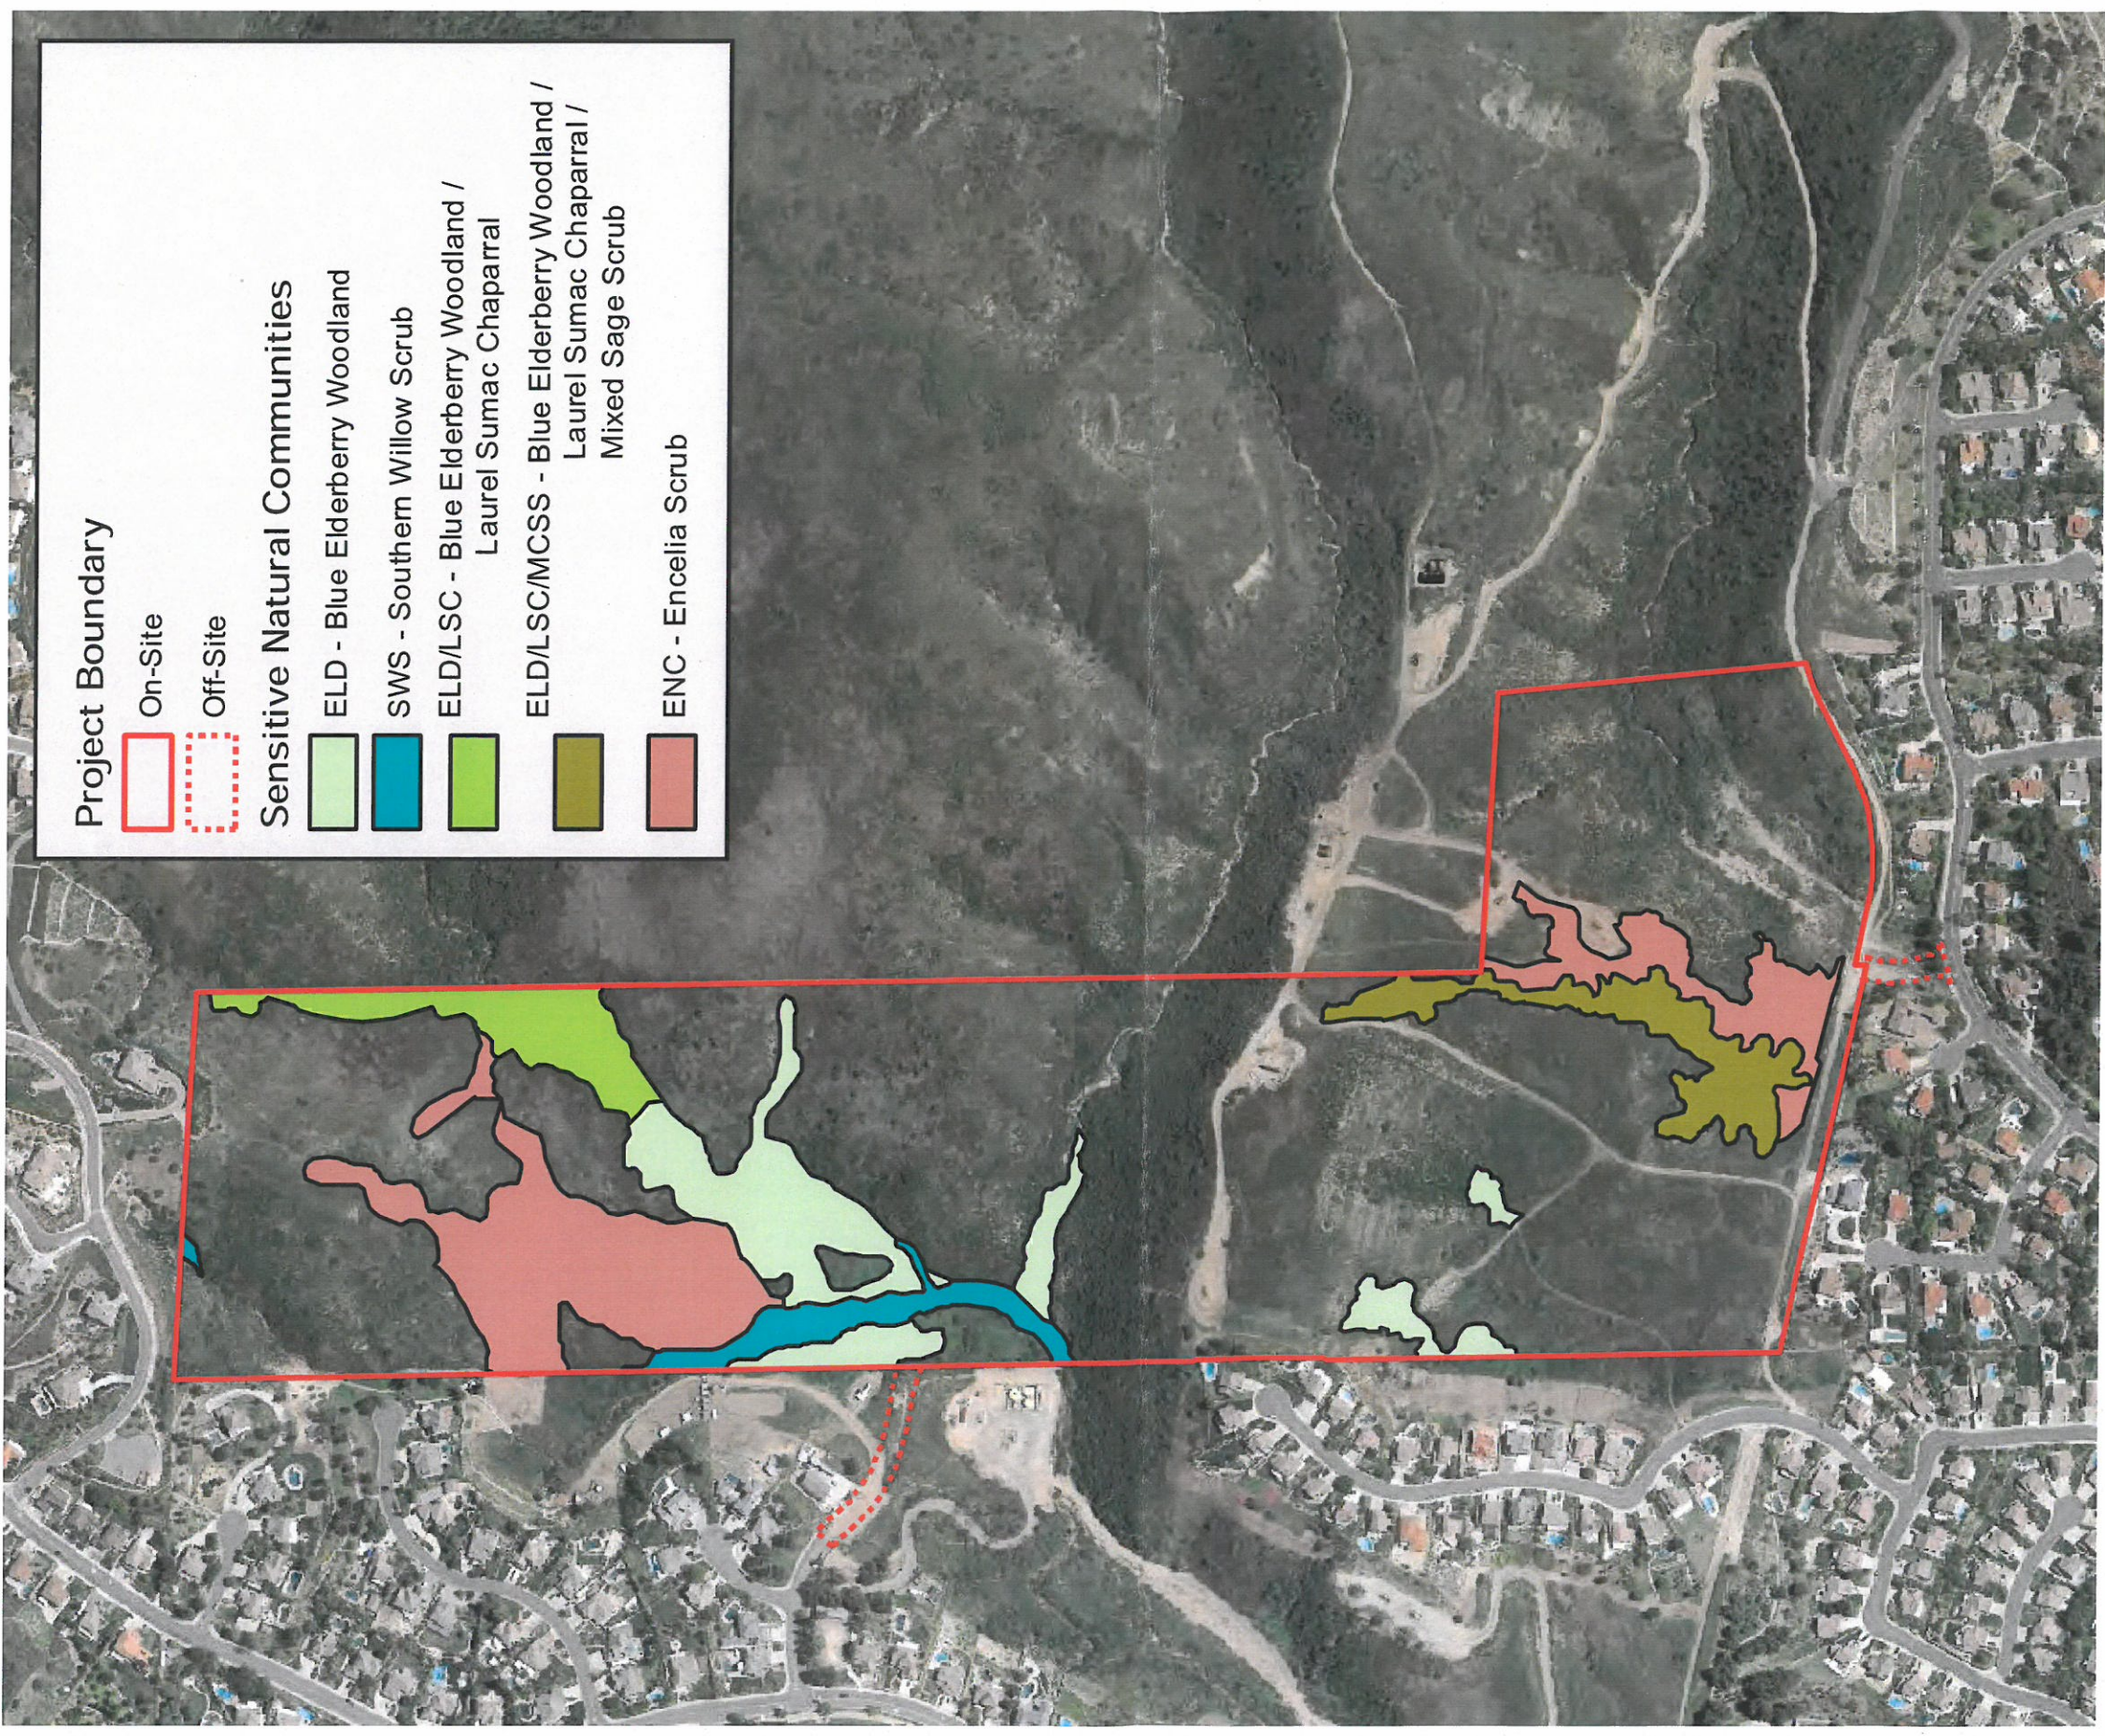

LEGEND

----- PROJECT BOUNDARY

P C R

No scale

Conceptual Grading Plan

Cielo Vista Project
 Source: Cielo Vista Area Plan, Sage Community Group, Inc., 2013.

FIGURE

2-9

Sensitive Natural Communities

Source: Google Earth, 2011; PCR Services Corporation, 2013.
Cielo Vista
PCR Services Corporation, 2013.

FIGURE
4.3-2

Impacts on Sensitive Wildlife Species

FIGURE
4.3-5

Cielo Vista
Source: Google Earth, 2011; PCR Services Corporation, 2013.

Project Boundary

- On-Site
- Off-Site

Jurisdictional Features

- USACE Jurisdiction
- USACE/CDFW Jurisdictional Wetland
- CDFW Jurisdiction

● Soil Pits

Impact Area

- On-Site Impacts
- Off-Site Impacts

Impacts on Jurisdictional Features

FIGURE

4.3-8

Cielo Vista
 Source: Google Earth, 2011; PCR Services Corporation, 2013.