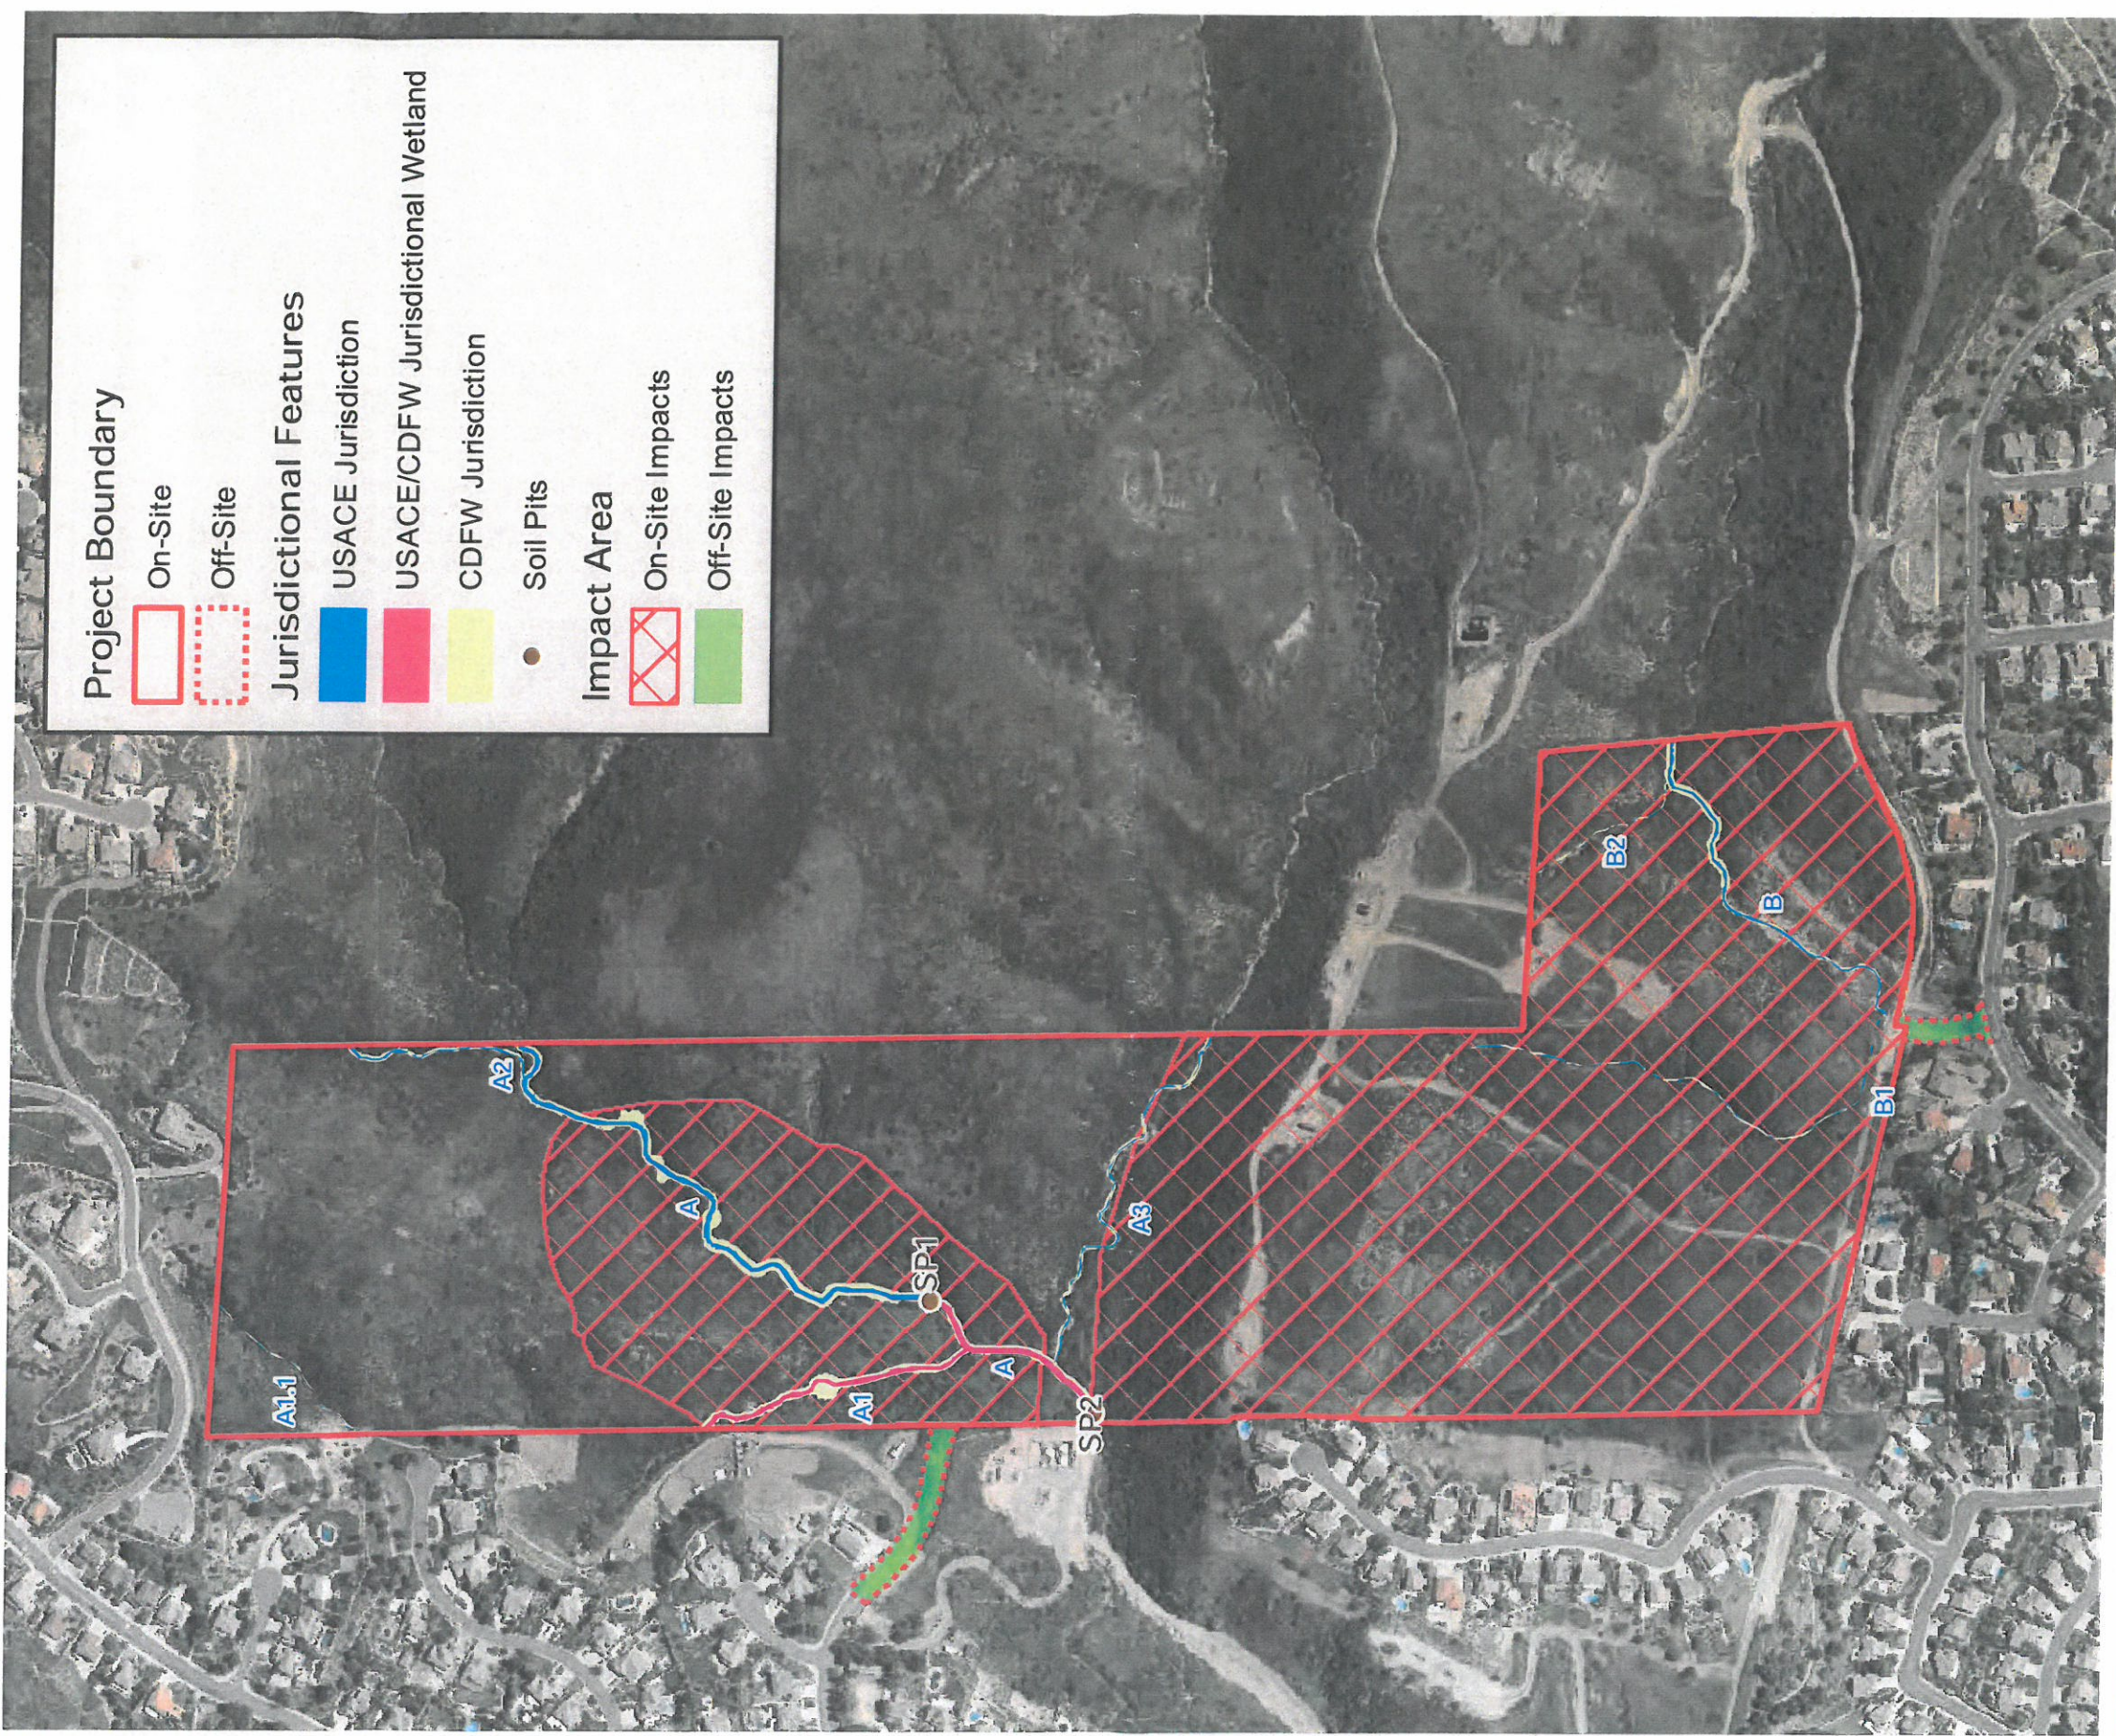

LEGEND

----- PROJECT BOUNDARY

P C R

No scale

Conceptual Grading Plan

Cielo Vista Project
 Source: Cielo Vista Area Plan, Sage Community Group, Inc., 2013.

FIGURE

2-9

Sensitive Natural Communities

Source: Google Earth, 2011; PCR Services Corporation, 2013.
Cielo Vista
PCR Services Corporation, 2013.

FIGURE
4.3-2

Impacts on Sensitive Wildlife Species

FIGURE
4.3-5

Cielo Vista
Source: Google Earth, 2011; PCR Services Corporation, 2013.

Project Boundary

- On-Site
- Off-Site

Jurisdictional Features

- USACE Jurisdiction
- USACE/CDFW Jurisdictional Wetland
- CDFW Jurisdiction

● Soil Pits

Impact Area

- On-Site Impacts
- Off-Site Impacts

Impacts on Jurisdictional Features

FIGURE

4.3-8

Cielo Vista
 Source: Google Earth, 2011; PCR Services Corporation, 2013.